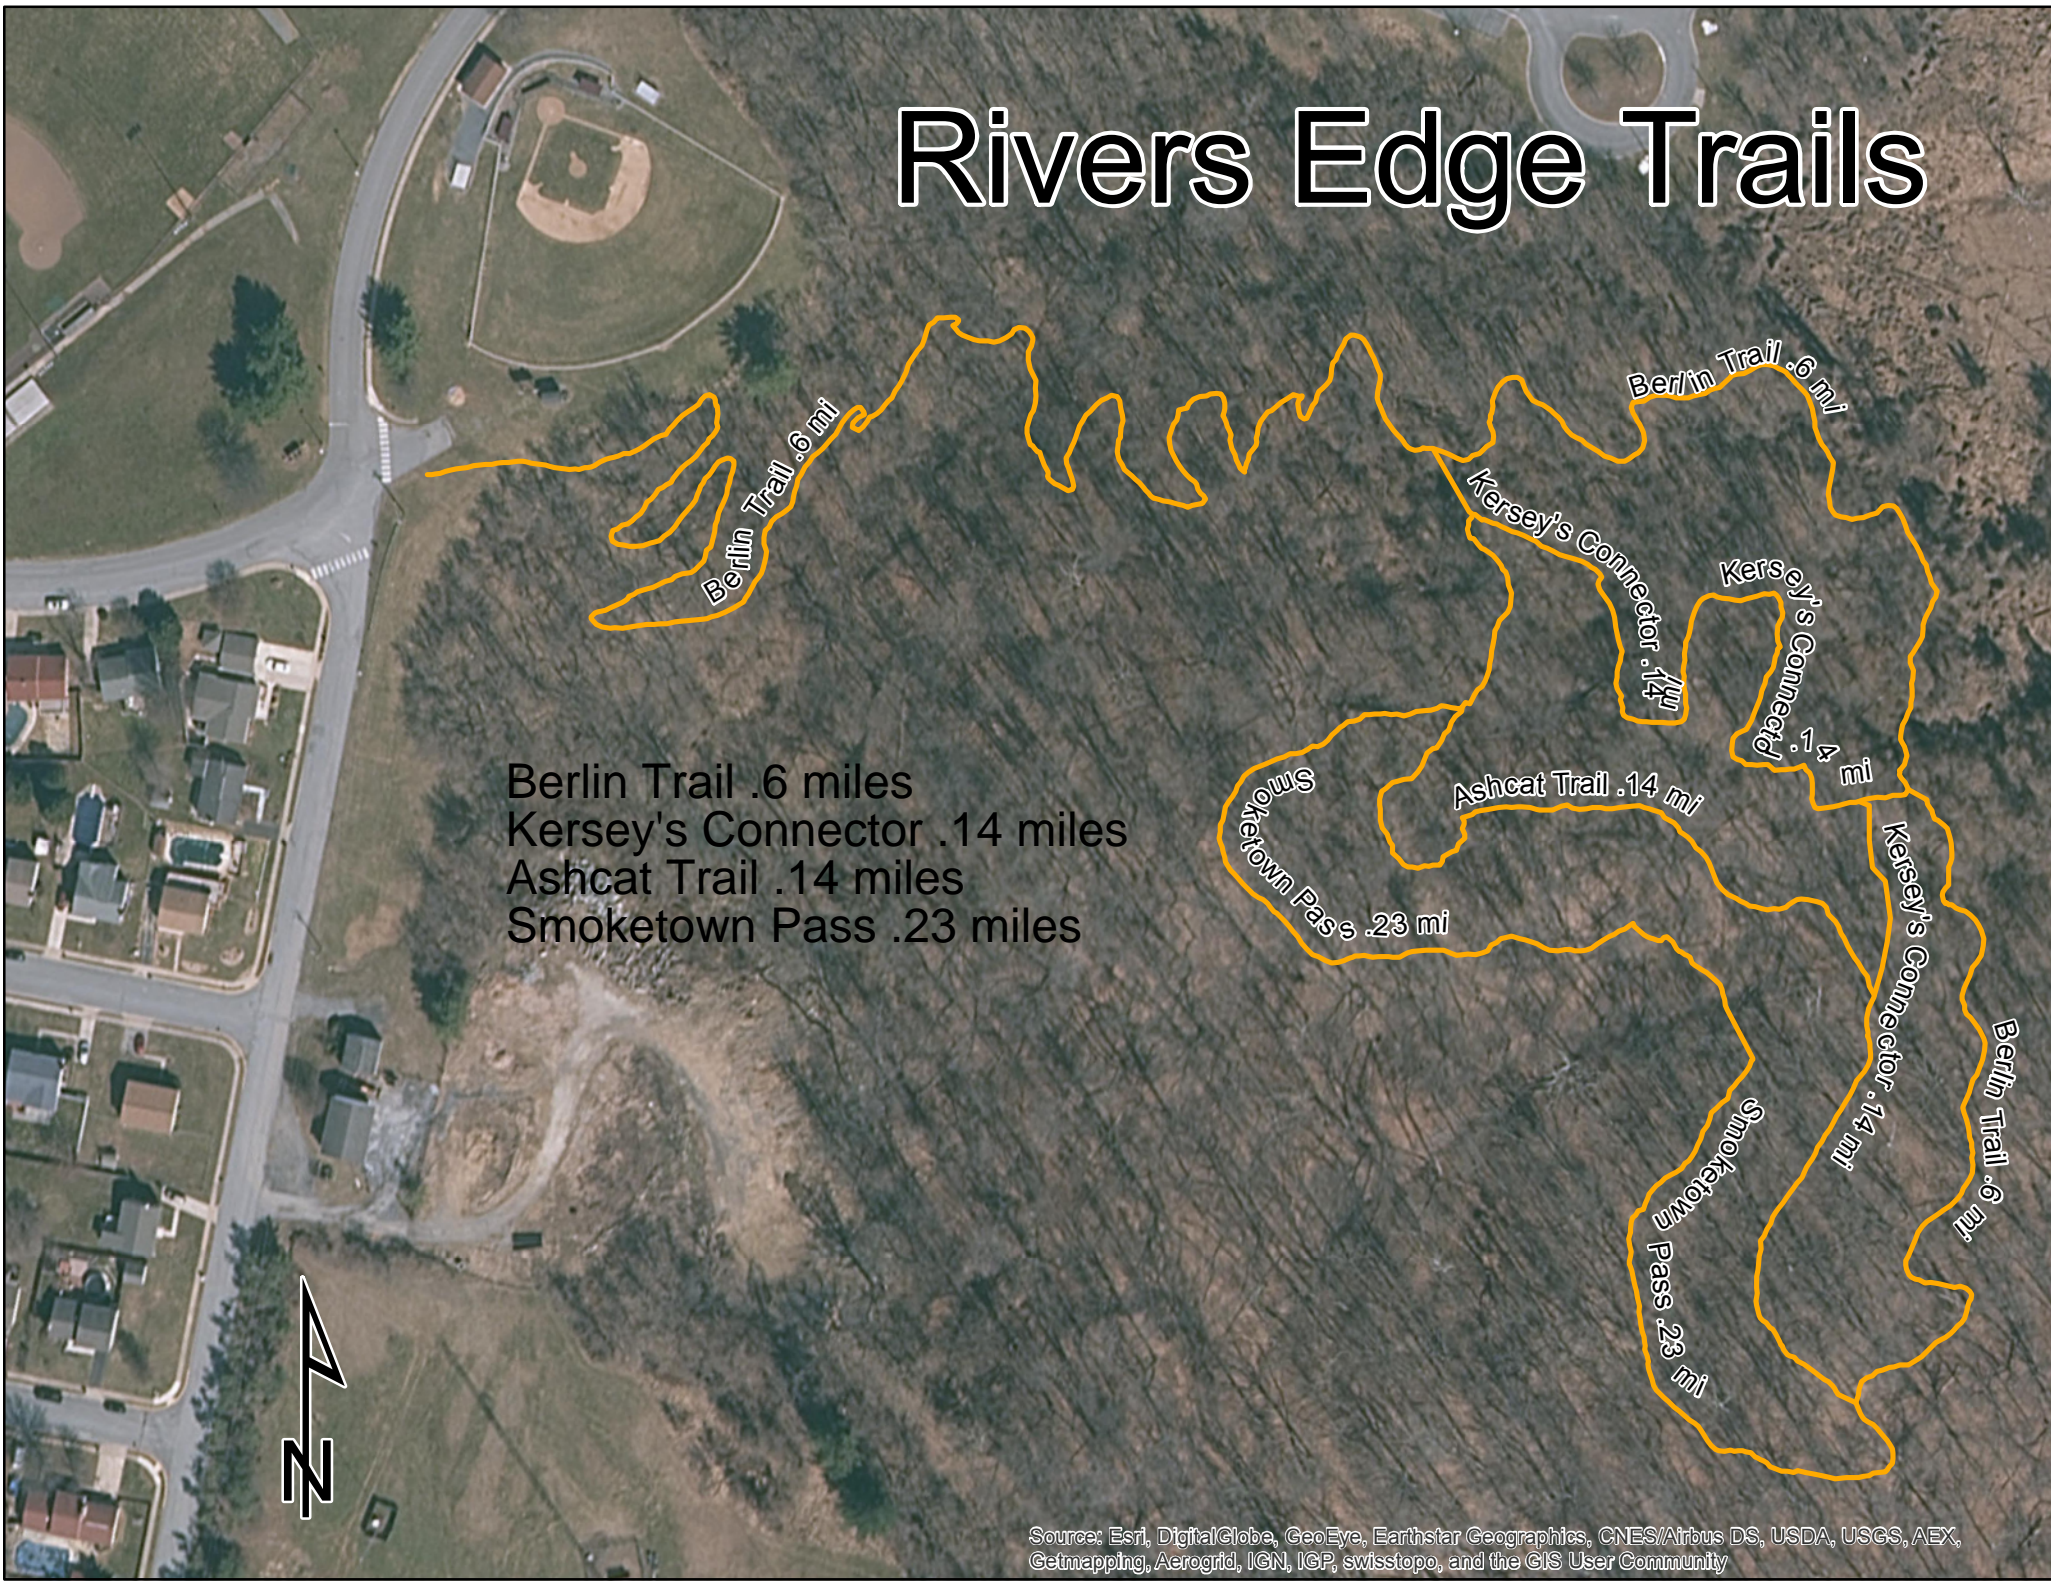

Rivers Edge Trails

Berlin Trail .6 miles
Kersey's Connector .14 miles
Ashcat Trail .14 miles
Smoketown Pass .23 miles

Berlin Trail .6 mi

Berlin Trail .6 mi

Kersey's Connector .14 mi

Kersey's Connector .14 mi

Smoketown Pass .23 mi

Ashcat Trail .14 mi

Kersey's Connector .14 mi

Smoketown Pass .23 mi

Berlin Trail .6 mi